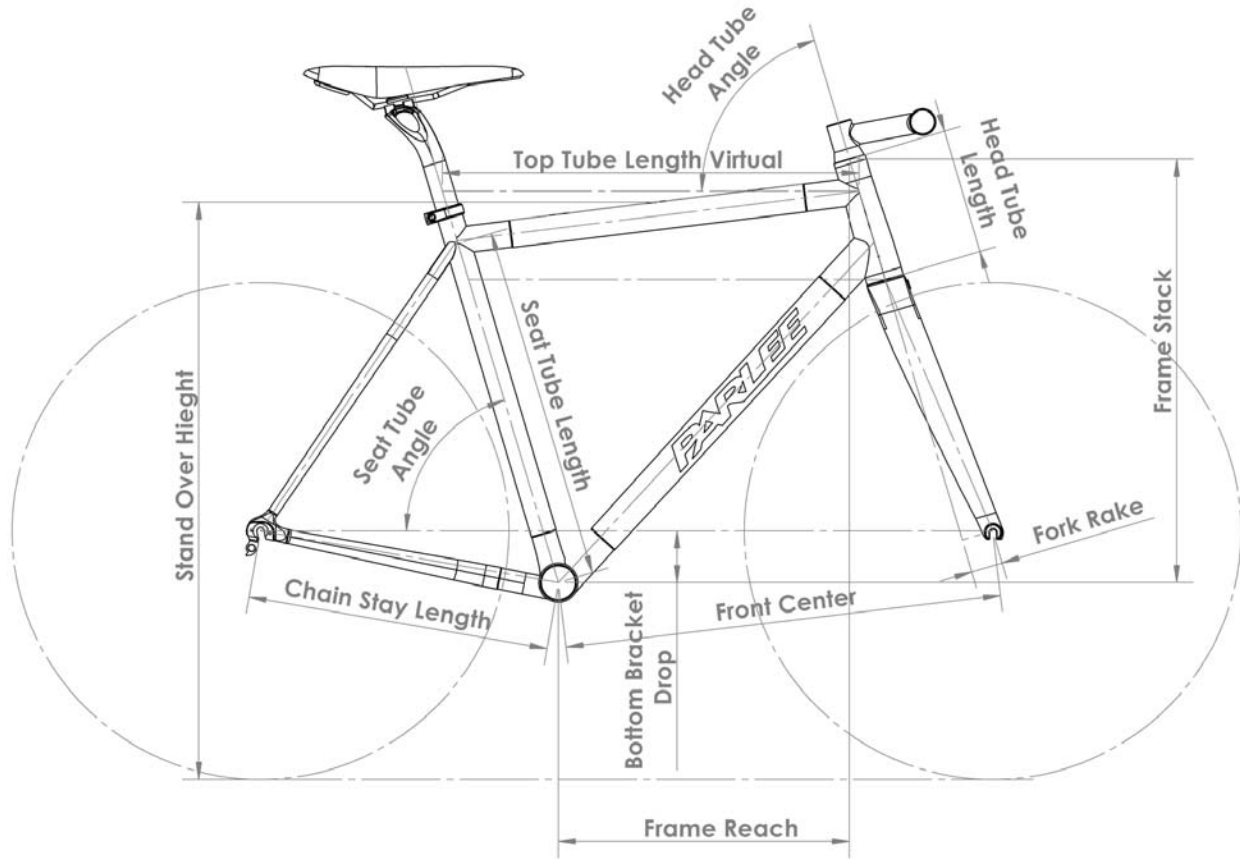

# Chebacco

	S			M			ML			L			XL		
Seat Tube (C-C)	45.5			47.2			49.2			50.6			52		
Top Tube Length (virtual)	52.5			54.5			56			57.5			59.5		
Head Angle	71.5			71.75			71.75			71.75			72		
Seat Tube Angle	74			73.5			73			73			72.5		
Chainstay Length	43			43			43			43			43		
Bottom Bracket Drop	7			7			7			7			7		
Fork Rake	4.7			4.7			4.7			4.7			4.7		
Standover Height	75.2			76.9			78.7			80.2			82.3		
Head Tube Length	12.4			14.1			15.8			17.4			19.7		
Front Center	58.0			59.4			60.4			61.9			63.1		
Wheelbase	100			101.4			102.4			103.9			105.2		
*Flex Fit Top Cap Sizing	S Short	S Mid	S Tall	M Short	M Mid	M Tall	ML Short	ML Mid	ML Tall	L Short	L Mid	L Tall	XL Short	XL Mid	XL Tall
Stack	554	560	570	571	577	587	589	593	603	602	608	618	625	631	641
Reach	365	363	360	375	373	370	379	378	375	390	388	385	398	396	393

\*Flex Fit Stack and Reach are measured with integrated topcap